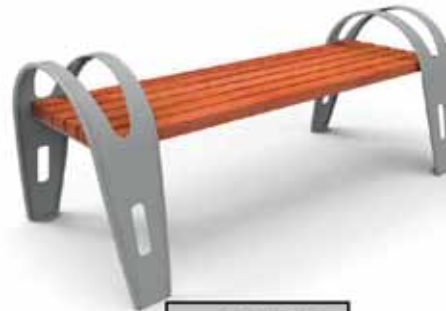

AP-BNK-011